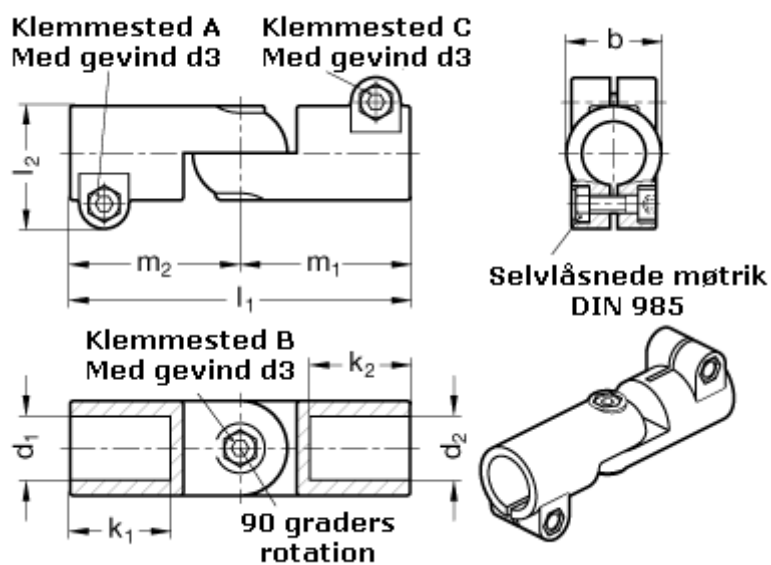

Article number: 20286B50B40T2BL

Description: E+G Swivel clamp connector joint  
GN286-B50-B40-T-2-BL

## Measures

$b = 65$	$m_1 = 115$
$d_1 = B50$	$m_2 = 115$
$d_2 = B40$	
$d_3 = M10$	
$k_1 = 74.0$	
$k_2 = 74.0$	
$l_1 = 230$	
$l_2 = 77.5$	